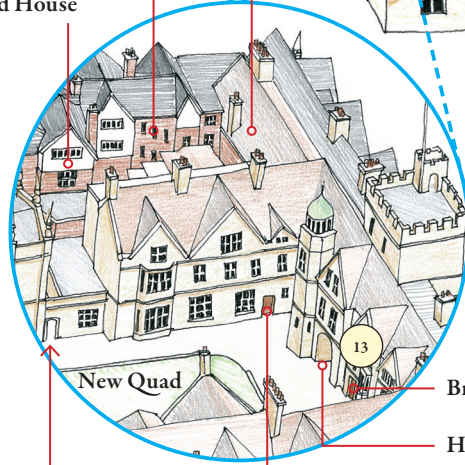

Amsterdam
(leading to 14,
15, XVI, XVII,
& XVIII)

Heberden
St Mary's
Stamford House

leading to Stamford House

Broadgates

High Street Gate

New Stairs
(leading to Heberden
& St Mary's)

- Accommodation Office *St Mary's*
- Alumni Relations & Development Office *7/VII*
- Bursary/Domestic Bursary *St Mary's*
- College Bar *11 (Basement)*
- College Office *12*
- Computer Room *15 (Basement)*
- Fellows' Guest Rooms 9/1 *9*
- Fellows' Guest Rooms (Red, Gold, Green, & Blue) *from the Rotunda*
- Fire Muster Points **✓**
- Gerties *11 (Basement)*
- Hulme Common Room (HCR) *4*
- IT Office *St Mary's*
- Junior Common Room (JCR) *Heberden*
- Laundry Room *13 (Basement)*
- Lecture Room VII *7/VII*

- Amersi Foundation Lecture Room *11*
- Medieval Kitchen *Lower Screens Passage*
- Nurse (term time only) *12*
- Old Library *4*
- Old Parlour *Tower Staircase*
- Platnauer Room *11*
- Senior Common Room (SCR) *Rotunda off Screens Passage*
- Servery *Lower Screens Passage*
- Shackleton Room *Rotunda or 9*
- Staircases **○**
- Stallybrass Law Library *New Stairs*
- Stamford House 1 and 2 *Stamford House (Basement)*
- Toilets **○**
- Tower Bursary *Tower Staircase*